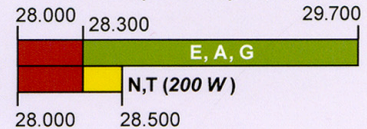

40 Meters (7 MHz) E,A,G,T,N

30 Meters (10.1 MHz) E,A,G

20 Meters (14 MHz) E,A,G

17 Meters (18 MHz) E,A,G

15 Meters (21 MHz) E,A,G,T,N

12 Meters (24 MHz) E,A,G

10 Meters (28 MHz) E,A,G,T,N

VHF – Very High Frequency bands