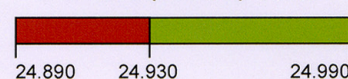

40 Meters (7 MHz) E,A,G,T,N

30 Meters (10.1 MHz) E,A,G

20 Meters (14 MHz) E,A,G

17 Meters (18 MHz) E,A,G

15 Meters (21 MHz) E,A,G,T,N

12 Meters (24 MHz) E,A,G

10 Meters (28 MHz) E,A,G,T,N

VHF – Very High Frequency bands