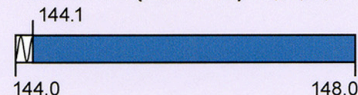

2 Meters (144 MHz) E,A,G,T