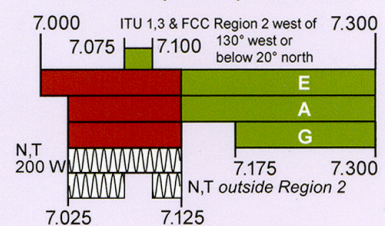

5 W EIRP max, except in Alaska within 496 miles of Russia where the limit is 1 W EIRP

160 Meters (1.8 MHz) E,A,G

Amateurs wishing to operate on **2200 or 630 meters** must first register with the Utilities Technology Council online at <https://utc.org/plc-database-amateur-notification-process/>. You need only register once for each band.

MF – Medium Frequency bands

HF – High Frequency bands

80 Meters (3.5 MHz) E,A,G,T,N

60 Meters (5.3 MHz) E, A, G (100 W)

Gen, Adv, and Extra licensees may operate on a secondary basis with a maximum ERP of 100 W maximum.

40 Meters (7 MHz) E,A,G,T,N

30 Meters (10.1 MHz) E,A,G

20 Meters (14 MHz) E,A,G

17 Meters (18 MHz) E,A,G

15 Meters (21 MHz) E,A,G,T,N

12 Meters (24 MHz) E,A,G

10 Meters (28 MHz) E,A,G,T,N

VHF – Very High Frequency bands

6 Meters (50 MHz) E,A,G,T

2 Meters (144 MHz) E,A,G,T

1.25 Meters (222 MHz) E,A,G,T,N

UHF – Ultra High Frequency bands

70 cm (420 MHz) E,A,G,T

33 cm (902 MHz) E,A,G,T

23 cm (1240 MHz) E,A,G,T,N

SHF&EHF – Super and Extremely High Frequency bands