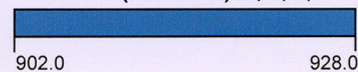

6 Meters (50 MHz) E,A,G,T

2 Meters (144 MHz) E,A,G,T

1.25 Meters (222 MHz) E,A,G,T,N

UHF – Ultra High Frequency bands

70 cm (420 MHz) E,A,G,T

33 cm (902 MHz) E,A,G,T

23 cm (1240 MHz) E,A,G,T,N

SHF&EHF – Super and Extremely High Frequency bands

All licensees except Novices are authorized all modes on the following frequencies:

2300-2310 MHz	3300-3500 MHz	10.0-10.5 GHz	47.0-47.2 GHz	122.25-123.0 GHz	241-250 GHz
2390-2450 MHz	5650-5925 MHz	24.0-24.25 GHz	76.0-81.0 GHz	134-141 GHz	All above 275 GHz