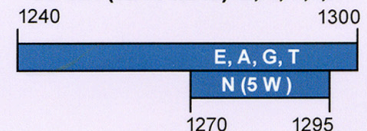

40 Meters (7 MHz) E,A,G,T,N

30 Meters (10.1 MHz) E,A,G

20 Meters (14 MHz) E,A,G

17 Meters (18 MHz) E,A,G

15 Meters (21 MHz) E,A,G,T,N

12 Meters (24 MHz) E,A,G

10 Meters (28 MHz) E,A,G,T,N

VHF – Very High Frequency bands

6 Meters (50 MHz) E,A,G,T

2 Meters (144 MHz) E,A,G,T

1.25 Meters (222 MHz) E,A,G,T,N

UHF – Ultra High Frequency bands

70 cm (420 MHz) E,A,G,T

33 cm (902 MHz) E,A,G,T

23 cm (1240 MHz) E,A,G,T,N

SHF&EHF – Super and Extremely High Frequency bands