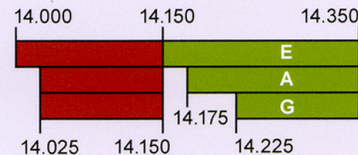

5 W EIRP max, except in Alaska within 496 miles of Russia where the limit is 1 W EIRP

160 Meters (1.8 MHz) E,A,G

Amateurs wishing to operate on **2200 or 630 meters** must first register with the Utilities Technology Council online at <https://utc.org/plc-database-amateur-notification-process/>. You need only register once for each band.

MF – Medium Frequency bands

HF – High Frequency bands

80 Meters (3.5 MHz) E,A,G,T,N

60 Meters (5.3 MHz) E, A, G (100 W)

Gen, Adv, and Extra licensees may operate on a secondary basis with a maximum ERP of 100 W maximum.

40 Meters (7 MHz) E,A,G,T,N

30 Meters (10.1 MHz) E,A,G

20 Meters (14 MHz) E,A,G

17 Meters (18 MHz) E,A,G

15 Meters (21 MHz) E,A,G,T,N

12 Meters (24 MHz) E,A,G

10 Meters (28 MHz) E,A,G,T,N

VHF – Very High Frequency bands