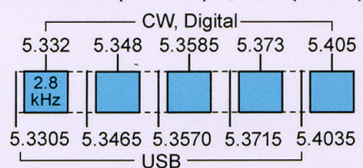

= RTTY, data, phone, image = USB phone, RTTY, data and CW = RTTY and data = phone and image
 = SSB phone = CW only

LF – Low Frequency band

2200 Meters (135 kHz) E,A,G
1 W EIRP maximum

630 Meters (472 kHz) E,A,G

5 W EIRP max, except in Alaska within 496 miles of Russia where the limit is 1 W EIRP

160 Meters (1.8 MHz) E,A,G

Amateurs wishing to operate on **2200 or 630 meters** must first register with the Utilities Technology Council online at <https://utc.org/plc-database-amateur-notification-process/>. You need only register once for each band.

MF – Medium Frequency bands

HF – High Frequency bands

80 Meters (3.5 MHz) E,A,G,T,N

60 Meters (5.3 MHz) E, A, G (100 W)

Gen, Adv, and Extra licensees may operate on a secondary basis with a maximum ERP of 100 W maximum.

40 Meters (7 MHz) E,A,G,T,N

30 Meters (10.1 MHz) E,A,G

20 Meters (14 MHz) E,A,G

17 Meters (18 MHz) E,A,G

15 Meters (21 MHz) E,A,G,T,N

12 Meters (24 MHz) E,A,G

10 Meters (28 MHz) E,A,G,T,N

VHF – Very High Frequency bands