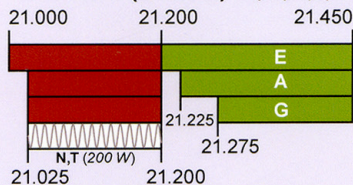

5 W EIRP max, except in Alaska within 496 miles of Russia where the limit is 1 W EIRP

160 Meters (1.8 MHz) E,A,G

Amateurs wishing to operate on **2200 or 630 meters** must first register with the Utilities Technology Council online at <https://utc.org/plc-database-amateur-notification-process/>. You need only register once for each band.

MF – Medium Frequency bands

HF – High Frequency bands

80 Meters (3.5 MHz) E,A,G,T,N

60 Meters (5.3 MHz) E, A, G (100 W)

Gen, Adv, and Extra licensees may operate on a secondary basis with a maximum ERP of 100 W maximum.

40 Meters (7 MHz) E,A,G,T,N

30 Meters (10.1 MHz) E,A,G

20 Meters (14 MHz) E,A,G

17 Meters (18 MHz) E,A,G

15 Meters (21 MHz) E,A,G,T,N

12 Meters (24 MHz) E,A,G

10 Meters (28 MHz) E,A,G,T,N

VHF – Very High Frequency bands

6 Meters (50 MHz) E,A,G,T

2 Meters (144 MHz) E,A,G,T

1.25 Meters (222 MHz) E,A,G,T,N

UHF – Ultra High Frequency bands

70 cm (420 MHz) E,A,G,T

33 cm (902 MHz) E,A,G,T

23 cm (1240 MHz) E,A,G,T,N

SHF&EHF – Super and Extremely High Frequency bands