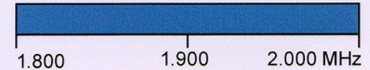

= RTTY, data, phone, image = USB phone, RTTY, data and CW = RTTY and data = phone and image
 = SSB phone = CW only

LF – Low Frequency band

2200 Meters (135 kHz) E,A,G
1 W EIRP maximum

630 Meters (472 kHz) E,A,G

5 W EIRP max, except in Alaska within 496 miles of Russia where the limit is 1 W EIRP

160 Meters (1.8 MHz) E,A,G

Amateurs wishing to operate on **2200 or 630 meters** must first register with the Utilities Technology Council online at <https://utc.org/plc-database-amateur-notification-process/>. You need only register once for each band.