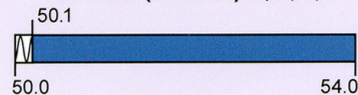

VHF – Very High Frequency bands

6 Meters (50 MHz) E,A,G,T