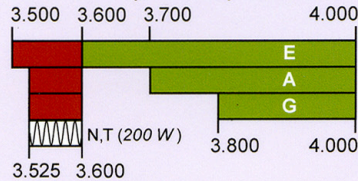

= RTTY, data, phone, image = USB phone, RTTY, data and CW = RTTY and data = phone and image
 = SSB phone = CW only

LF – Low Frequency band

2200 Meters (135 kHz) E,A,G
1 W EIRP maximum

630 Meters (472 kHz) E,A,G

5 W EIRP max, except in Alaska within 496 miles of Russia where the limit is 1 W EIRP

160 Meters (1.8 MHz) E,A,G

Amateurs wishing to operate on **2200 or 630 meters** must first register with the Utilities Technology Council online at <https://utc.org/plc-database-amateur-notification-process/>. You need only register once for each band.

MF – Medium Frequency bands

HF – High Frequency bands

80 Meters (3.5 MHz) E,A,G,T,N

60 Meters (5.3 MHz) E, A, G (100 W)

Gen, Adv, and Extra licensees may operate on a secondary basis with a maximum ERP of 100 W maximum.

40 Meters (7 MHz) E,A,G,T,N

30 Meters (10.1 MHz) E,A,G

20 Meters (14 MHz) E,A,G

17 Meters (18 MHz) E,A,G

15 Meters (21 MHz) E,A,G,T,N

12 Meters (24 MHz) E,A,G

10 Meters (28 MHz) E,A,G,T,N

VHF – Very High Frequency bands